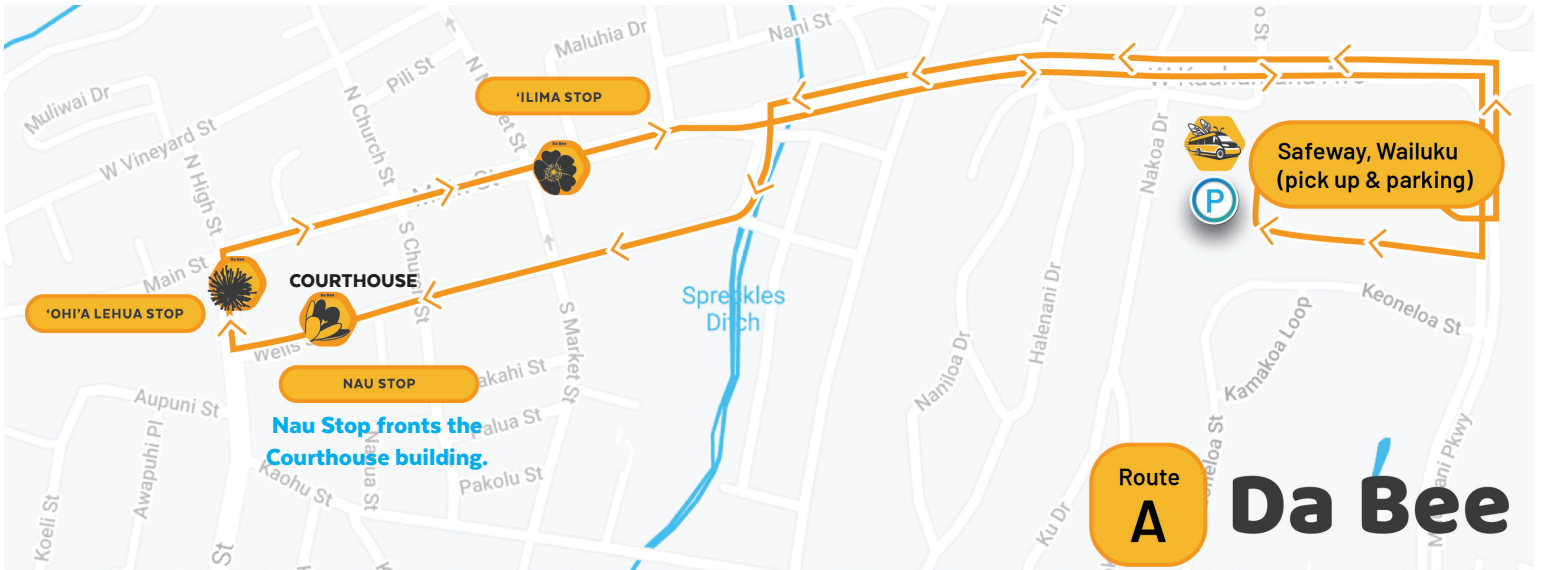

## ATTENTION: JURORS

Currently, portions of the Municipal Parking Lot are closed due to infrastructure improvements being made in Wailuku Town. During this time, the County of Maui has arranged for parking at Maui Lani Safeway (across from Baldwin High School) and free shuttle transportation on Da Bee with various “flower” stops in Wailuku, including a convenient stop fronting the District Court on Wells Street. Riding Da Bee is simple as 1, 2, 3.

### GET A DA BEE RIDER CARD

Please complete the Temporary Rider Pass for Jurors form below and turn it in to Da Bee shuttle driver for a Rider Card. Please show your card when riding Da Bee to Wailuku.

### PARK AT MAUI LANI SAFEWAY

Convenient parking is available at Maui Lani Safeway. Look for Da Bee yellow flags on the Wailuku side of the parking lot for parking and shuttle pick up areas.

### CATCH DA BEE SHUTTLE

Da Bee features brand-new, air-conditioned, 22-seater vehicles. Shuttles run M-F, from 6 am - 6 pm (every 15 minutes), except for 9:30 am - 3 pm (every 30 minutes).

Da Bee’s Route A runs from Maui Lani Safeway (parking available) to various Wailuku stops. Another shuttle (Route B) is also available to transport residents in the Kehalani area to Wailuku. Visit [www.WailukuLive.com/DaBee](http://www.WailukuLive.com/DaBee) for shuttle routes and schedules. Shuttles run Mon-Fri, except holidays. Schedule is subject to change.